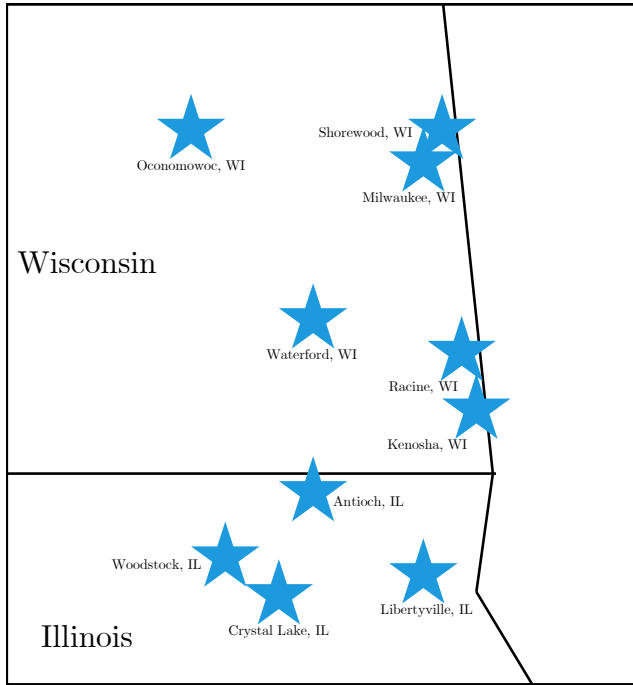

Independent Bookstore Regional Passport Program

Collect your stamps April 1st to 30th

First & Last Name: _____

Phone Number: _____

Email: _____

Hometown Bookstore: _____

Sticker received

Passports can be turned into
any participating bookstore
by April 30th, 2025.
More information here.

This Passport Belongs To:

30 N Williams St. A
Crystal Lake, IL 60014
Mon closed; Tue-Fri 10-5;
Sat 10-4; Sun 10-2

528 N. Milwaukee Ave
Libertyville, IL 60048
Mon & Tues closed
Wed-Sat 10-6; Sun 11-5

BLUE HOUSE BOOKS
KENOSHA, WISCONSIN

Read Between The Lynes
Your Hometown Bookstore

111 E Van Buren St
Woodstock IL 60098
Mon 12-5; Tues & Wed 10-5;
Thu 10-6; Fri 10-7; Sat 9-5;
Sun 11-4

5031 7th Ave
Kenosha, WI 53140
Mon & Tue Mystery Hours;
Wed-Sat 11-7; Sun 11-3

415 6th Street
Racine WI 53403
Mon closed; Tue-Sat 11-7;
Sun closed

4001 N. Downer Ave
Shorewood, WI 53211
Mon closed; Tue-Sat 10-6;
Sun 11-4

Participants must make a minimum purchase of \$15 (pre-tax) to earn a stamp. You must visit at least three stores to earn a prize, and the more stores you visit, the more chances you have to win additional prizes! Happy shopping!